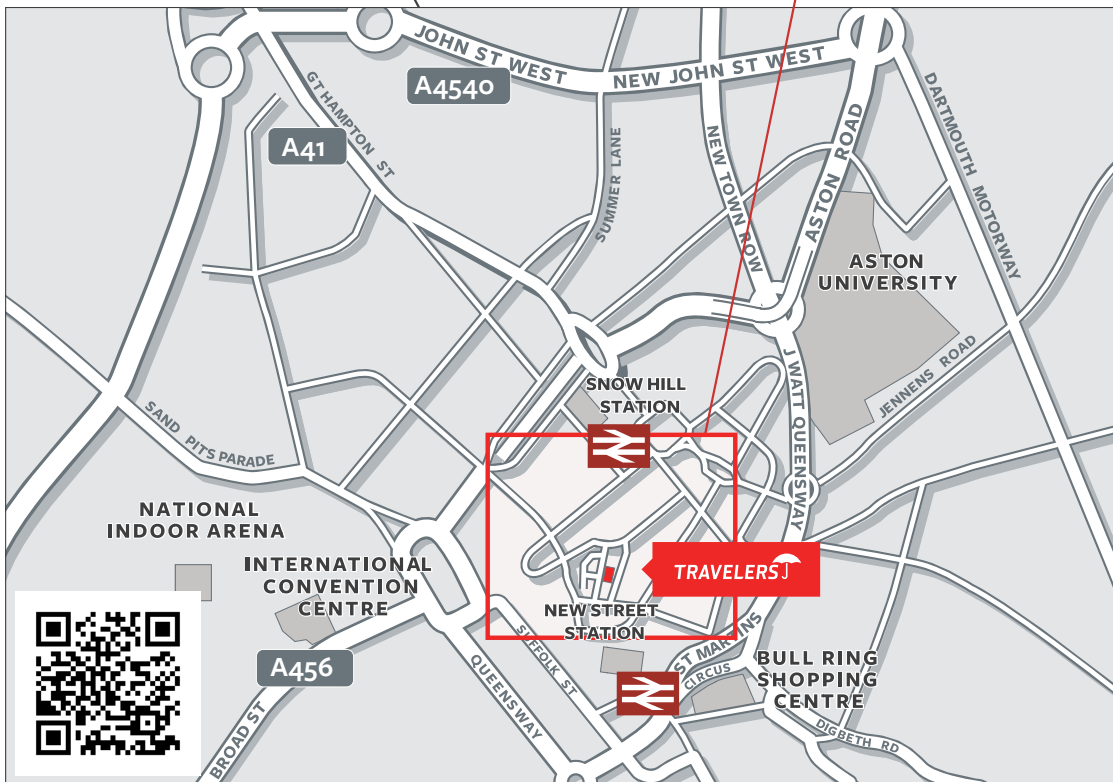

TEL: +44 (0)121 803 7890 Suite 302, BE offices, Somerset House, 37 Temple Street, Birmingham, B2 5DP.

Birmingham office

The information provided in this document is for general information purposes only. It does not constitute legal or professional advice nor a recommendation to any individual or business of any product or service. Insurance coverage is governed by the actual terms and conditions of insurance as set out in the policy documentation and not by any of the information in this document. Travelers operates through several underwriting entities through the UK and across Europe. Please consult your policy documentation or visit the websites below for full information.