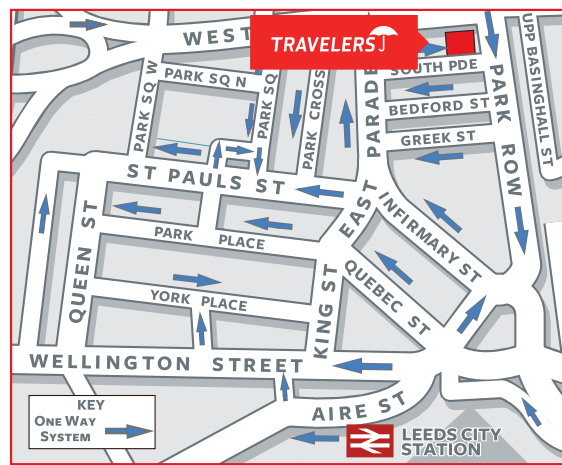

TEL: 0113 386 3200. 6th Floor, Phoenix House, 3 South Parade, Leeds LS1 5QX

Leeds office

The information provided in this document is for general information purposes only. It does not constitute legal or professional advice nor a recommendation to any individual or business of any product or service. Insurance coverage is governed by the actual terms and conditions of insurance as set out in the policy documentation and not by any of the information in this document. Travelers operates through several underwriting entities through the UK and across Europe. Please consult your policy documentation or visit the websites below for full information.