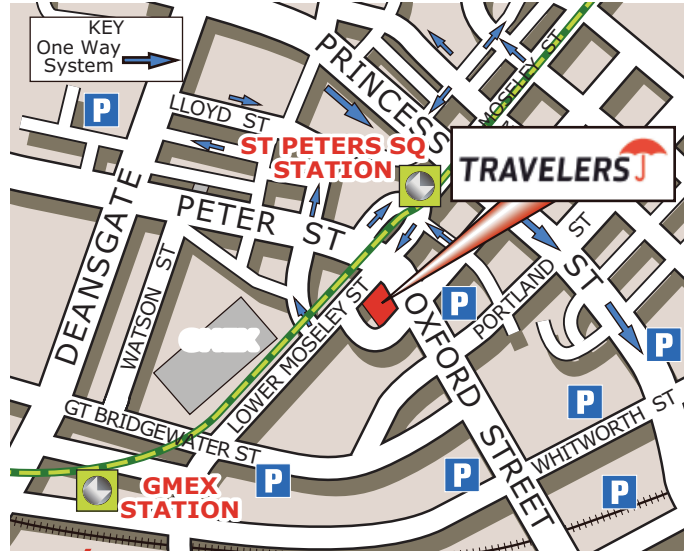

Manchester Office

© 2008 Drawing Attention
 +44 (0)1438 871627
 robrhoda@drawingattention.co.uk